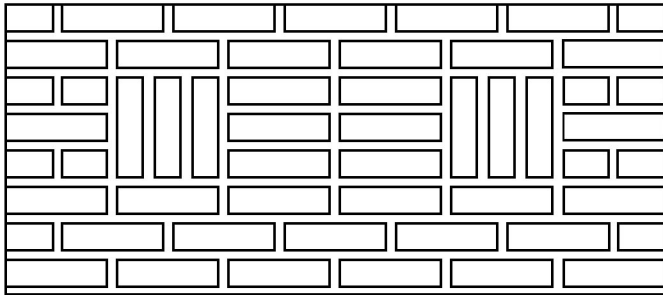

MASONRY PROJECT

#36

Isometric View

Front View

Side View

First Course Layout

Bon Tool Co.

Gibsonia, PA 15044 • USA • 724-443-7080 • www.bontool.com