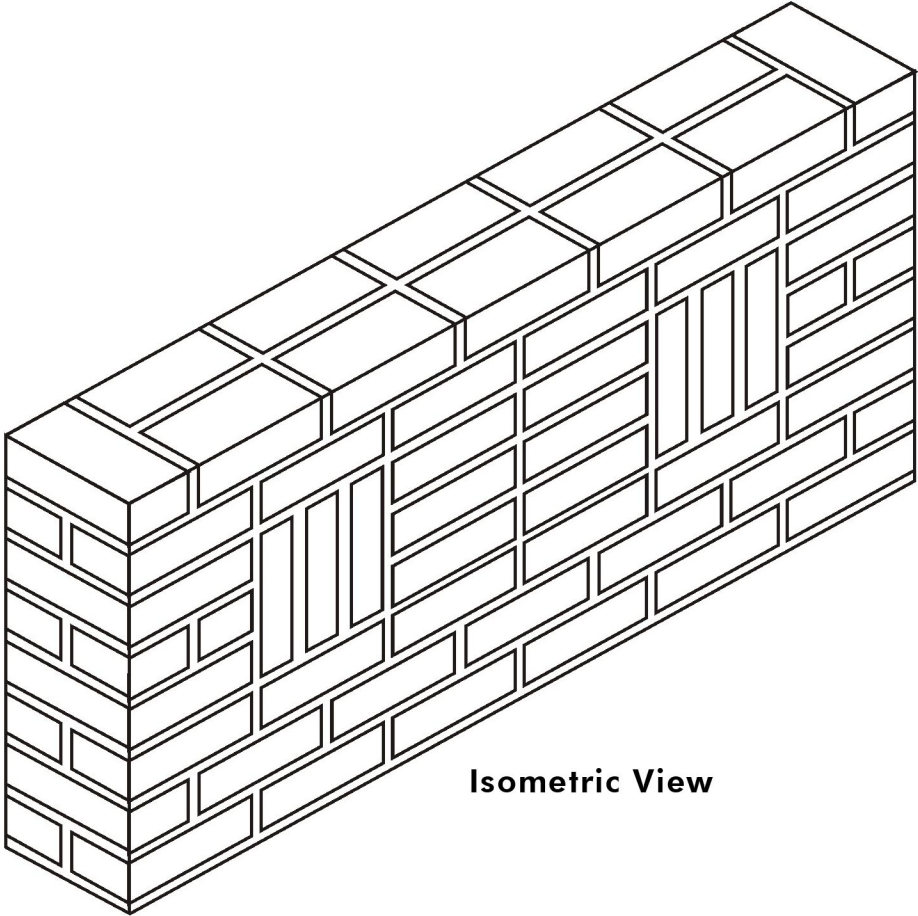

MASONRY PROJECT

#36

Isometric View

Front View

Side View

First Course Layout

Bon Tool Co.

Gibsonia, PA 15044 • USA • 724-443-7080 • www.bontool.com