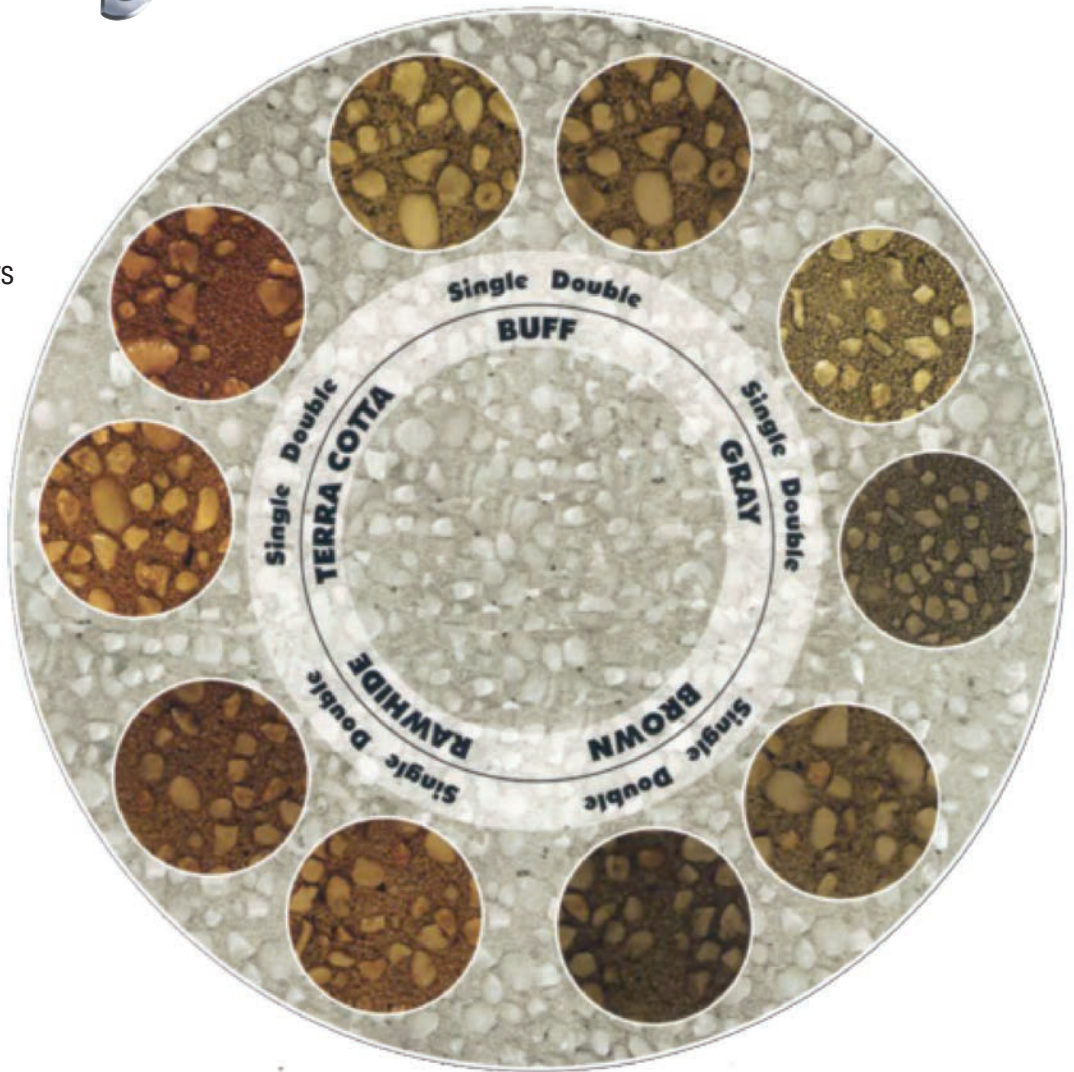

Boss Tone™ Translucent Tint

Add color without hiding the underlying concrete. Five colors available in 1 quart cans.

- #32-951 Buff
- #32-952 Rawhide
- #32-953 Terra Cotta
- #32-954 Brown
- #32-955 Grey

NOTE: Colors chips show approximate results. Variations should be expected. A test area should be completed first.

Specifications:

Boss Tone is a concentrated tint that can be mixed with solvent-based sealer or cure & seal products to create a translucent tint to concrete surface

Standard application rate of 1 quart of Boss Tone to 5 gallons of sealer

To achieve a darker shade of the same color, mix 2 quarts per 5 gallons

Applications: Exposed Aggregate