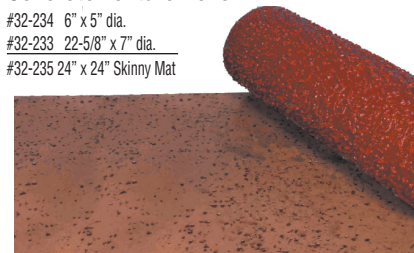

Rock Salt Pattern Concrete Texture Roller

- #32-234 6" x 5" dia.
- #32-233 22-5/8" x 7" dia.
- #32-235 24" x 24" Skinny Mat