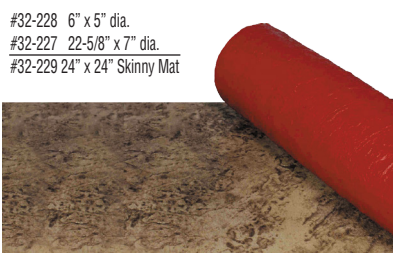

River Bed Pattern Concrete Texture Roller

- #32-228 6" x 5" dia.
- #32-227 22-5/8" x 7" dia.
- #32-229 24" x 24" Skinny Mat