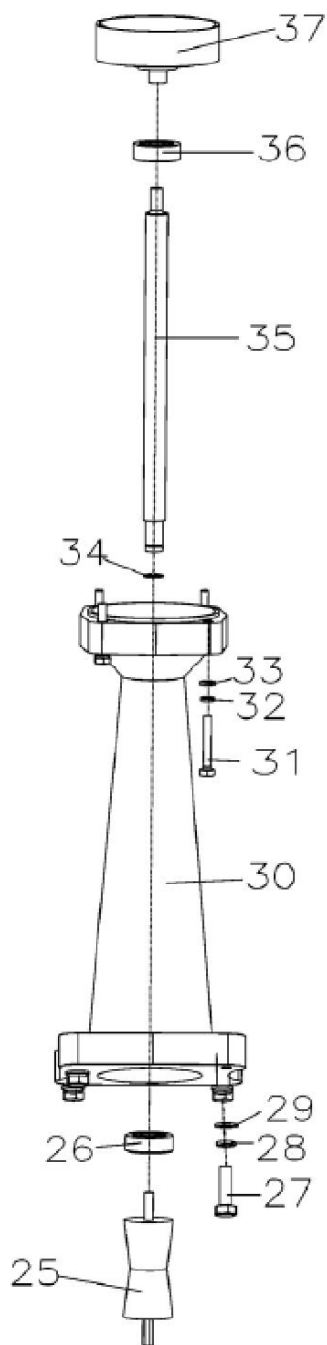

**Parts List**

Ref #	Key #	Detail	Qty/Unit
82-546	001	Blade	1
82-546	002	Frame and Handle cpl.	1
82-546	003	Engine, Honda GX35	1
82-546	004	Blade Adapter cpl.	1
82-546	005	Drive cpl.	1

**Order by Part # • Call Toll-Free 800-444-7060**

## Parts List

Ref #	Key #	Detail	Qty/Unit
82-546	006	Lock Nut, M8	4
82-546	007	Washer	4
82-546	008	Shock Mount	4
82-546	009	Washer	4
82-546	005	Lock Nut, M8	4
82-546	011	Oil Seal, 15x30x7	1
82-546	012	Socket Head Screw, M6x25	4
82-546	013	Bearing Cover	1
82-546	014	Bearing	1
82-546	015	Drive Shaft	1
82-546	016	Bearing	1
82-546	017	Grease Fitting	1
82-546	018	Bracket	1
82-546	019	Screw	1
82-546	020	Hex Nut, M12	2
82-546	021	Washer	2
82-546	022	Plate	1
82-546	023	Washer	2
82-546	024	Hex Head Screw, M12x50	2

**Order by Part # • Call Toll-Free 800-444-7060**

**Bon<sup>®</sup>**  
*Trusted since 1958*

**Parts List**

Ref #	Key #	Detail	Qty/Unit
82-546	025	Rubber Connection	1
82-546	026	Bearing	1
82-546	027	Screw, M8x25	4
82-546	028	Spring Washer	4
82-546	005	Washer	4
82-546	030	Housing	1
82-546	031	Screw, M6x40	4
82-546	032	Spring Washer	4
82-546	033	Washer	4
82-546	034	Retaining Ring	1
82-546	035	Drive Shaft	1
82-546	036	Bearing	1
82-546	037	Clutch cpl.	1

**Order by Part # • Call Toll-Free 800-444-7060**

Parts List			
Ref #	Key #	Detail	Qty/Unit
82-546	038	Mounting Plate	1
82-546	039	Lock Nut, M8	1
82-546	040	Washer	2
82-546	041	Support Stand	1
82-546	005	Hex Head Screw, M8x25	1
82-546	043	Plaug	1
82-546	044	Sleeve	1
82-546	045	Handle Pipe	1
82-546	046	Hex Head Screw, M8x60	2
82-546	047	Pivot	1
82-546	048	Washer	2
82-546	049	Lock Nut, M8	2
82-546	050	Sleeve	2
82-546	051	Grip Handle	2
82-546	052	Throttle Cable	1
82-546	053	On-off Switch	1