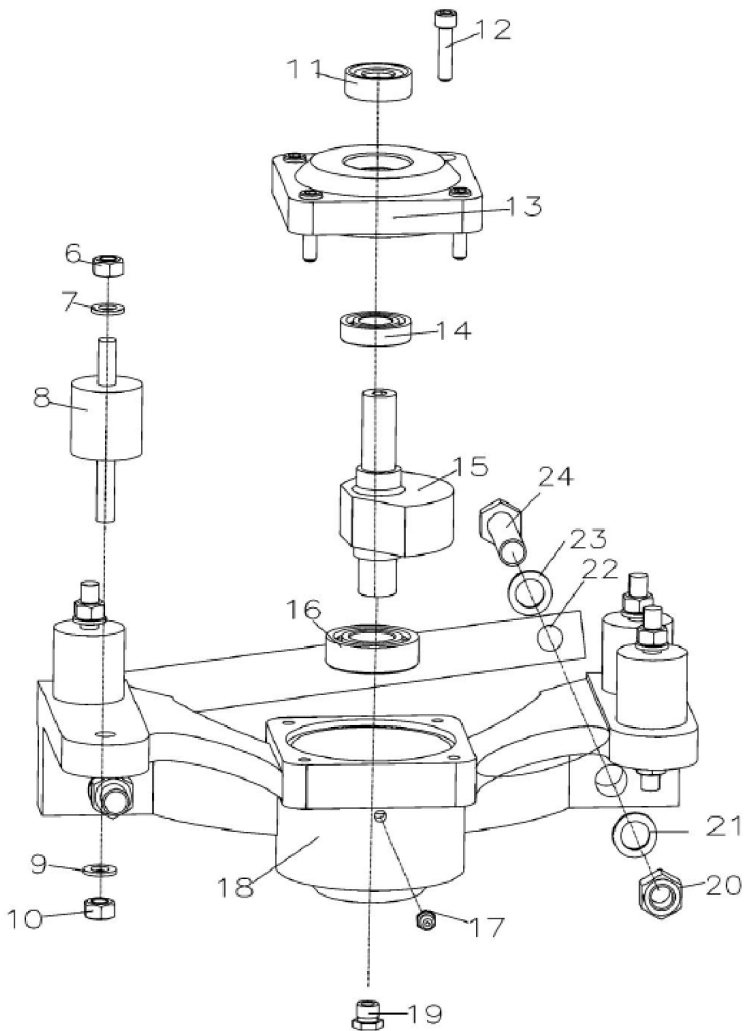

**Parts List**

Ref #	Key #	Detail	Qty/Unit
82-546	001	Blade	1
82-546	002	Frame and Handle cpl.	1
82-546	003	Engine, Honda GX35	1
82-546	004	Blade Adapter cpl.	1
82-546	005	Drive cpl.	1

**Order by Part # • Call Toll-Free 800-444-7060**

## Parts List

Ref #	Key #	Detail	Qty/Unit
82-546	006	Lock Nut, M8	4
82-546	007	Washer	4
82-546	008	Shock Mount	4
82-546	009	Washer	4
82-546	005	Lock Nut, M8	4
82-546	011	Oil Seal, 15x30x7	1
82-546	012	Socket Head Screw, M6x25	4
82-546	013	Bearing Cover	1
82-546	014	Bearing	1
82-546	015	Drive Shaft	1
82-546	016	Bearing	1
82-546	017	Grease Fitting	1
82-546	018	Bracket	1
82-546	019	Screw	1
82-546	020	Hex Nut, M12	2
82-546	021	Washer	2
82-546	022	Plate	1
82-546	023	Washer	2
82-546	024	Hex Head Screw, M12x50	2

**Order by Part # • Call Toll-Free 800-444-7060**

**Bon<sup>®</sup>**  
*Trusted since 1958*

**Parts List**

Ref #	Key #	Detail	Qty/Unit
82-546	025	Rubber Connection	1
82-546	026	Bearing	1
82-546	027	Screw, M8x25	4
82-546	028	Spring Washer	4
82-546	005	Washer	4
82-546	030	Housing	1
82-546	031	Screw, M6x40	4
82-546	032	Spring Washer	4
82-546	033	Washer	4
82-546	034	Retaining Ring	1
82-546	035	Drive Shaft	1
82-546	036	Bearing	1
82-546	037	Clutch cpl.	1

**Order by Part # • Call Toll-Free 800-444-7060**

Parts List			
Ref #	Key #	Detail	Qty/Unit
82-546	038	Mounting Plate	1
82-546	039	Lock Nut, M8	1
82-546	040	Washer	2
82-546	041	Support Stand	1
82-546	005	Hex Head Screw, M8x25	1
82-546	043	Plaug	1
82-546	044	Sleeve	1
82-546	045	Handle Pipe	1
82-546	046	Hex Head Screw, M8x60	2
82-546	047	Pivot	1
82-546	048	Washer	2
82-546	049	Lock Nut, M8	2
82-546	050	Sleeve	2
82-546	051	Grip Handle	2
82-546	052	Throttle Cable	1
82-546	053	On-off Switch	1