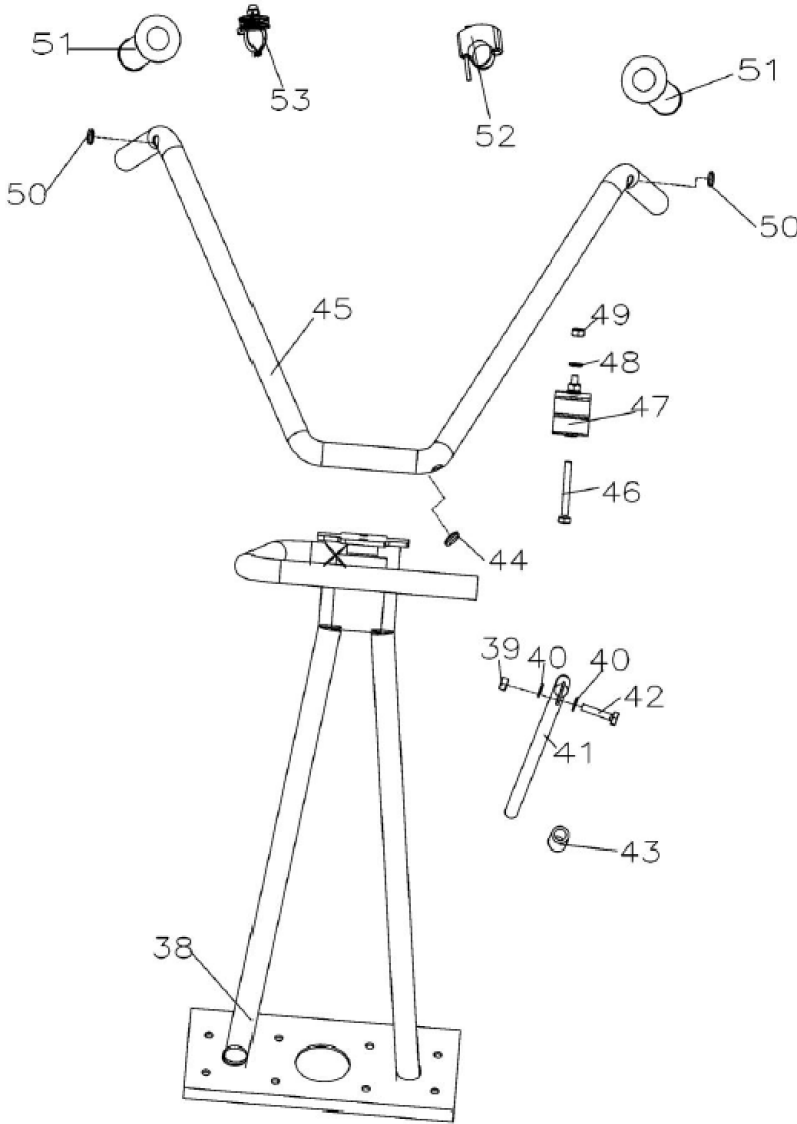

**Parts List**

Ref #	Key #	Detail	Qty/Unit
82-546	001	Blade	1
82-546	002	Frame and Handle cpl.	1
82-546	003	Engine, Honda GX35	1
82-546	004	Blade Adapter cpl.	1
82-546	005	Drive cpl.	1

**Order by Part # • Call Toll-Free 800-444-7060**

## Parts List

Ref #	Key #	Detail	Qty/Unit
82-546	006	Lock Nut, M8	4
82-546	007	Washer	4
82-546	008	Shock Mount	4
82-546	009	Washer	4
82-546	005	Lock Nut, M8	4
82-546	011	Oil Seal, 15x30x7	1
82-546	012	Socket Head Screw, M6x25	4
82-546	013	Bearing Cover	1
82-546	014	Bearing	1
82-546	015	Drive Shaft	1
82-546	016	Bearing	1
82-546	017	Grease Fitting	1
82-546	018	Bracket	1
82-546	019	Screw	1
82-546	020	Hex Nut, M12	2
82-546	021	Washer	2
82-546	022	Plate	1
82-546	023	Washer	2
82-546	024	Hex Head Screw, M12x50	2

**Order by Part # • Call Toll-Free 800-444-7060**

**Bon<sup>®</sup>**  
*Trusted since 1958*

**Parts List**

Ref #	Key #	Detail	Qty/Unit
82-546	025	Rubber Connection	1
82-546	026	Bearing	1
82-546	027	Screw, M8x25	4
82-546	028	Spring Washer	4
82-546	005	Washer	4
82-546	030	Housing	1
82-546	031	Screw, M6x40	4
82-546	032	Spring Washer	4
82-546	033	Washer	4
82-546	034	Retaining Ring	1
82-546	035	Drive Shaft	1
82-546	036	Bearing	1
82-546	037	Clutch cpl.	1

**Order by Part # • Call Toll-Free 800-444-7060**

Parts List			
Ref #	Key #	Detail	Qty/Unit
82-546	038	Mounting Plate	1
82-546	039	Lock Nut, M8	1
82-546	040	Washer	2
82-546	041	Support Stand	1
82-546	005	Hex Head Screw, M8x25	1
82-546	043	Plaug	1
82-546	044	Sleeve	1
82-546	045	Handle Pipe	1
82-546	046	Hex Head Screw, M8x60	2
82-546	047	Pivot	1
82-546	048	Washer	2
82-546	049	Lock Nut, M8	2
82-546	050	Sleeve	2
82-546	051	Grip Handle	2
82-546	052	Throttle Cable	1
82-546	053	On-off Switch	1