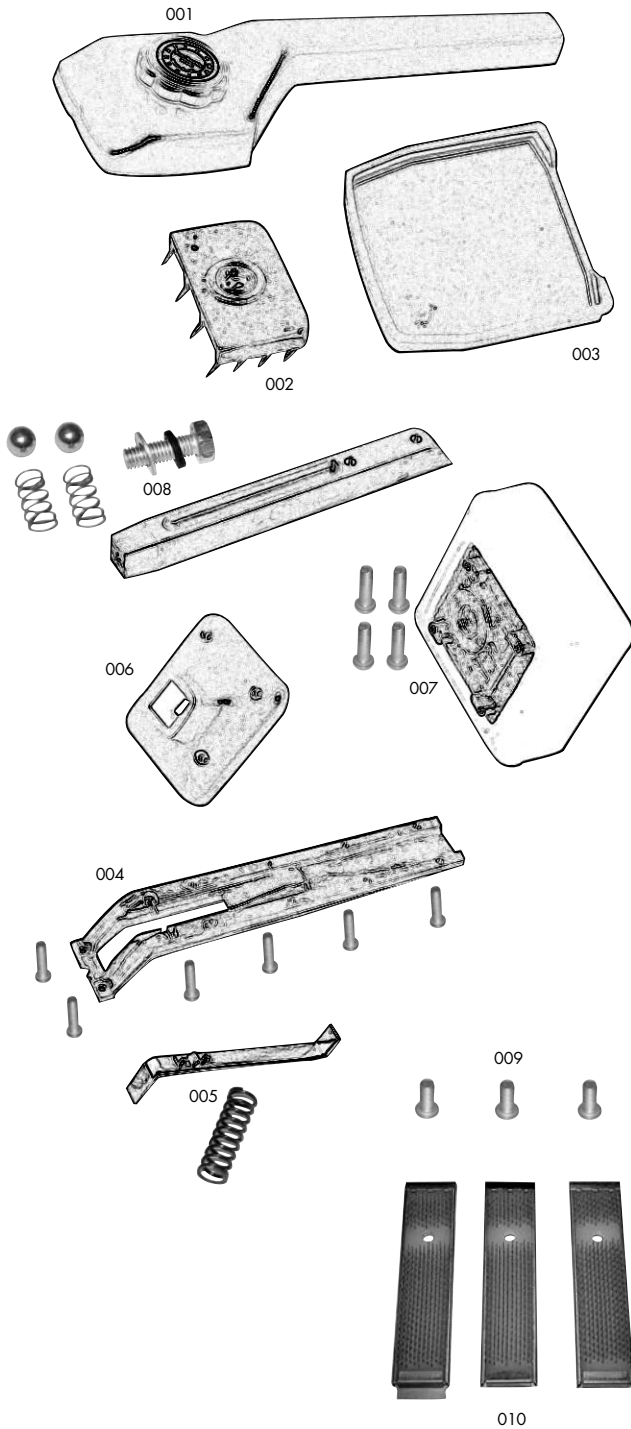

#24-612

Deluxe Adjustable Knee Kicker

Parts List

Ref #	Key#	Part #	Detail	Qty/Unit
24-612	001	50-200	Main Body & Knob Assembly	1
24-612	002	50-201	Pin Plate	1
24-612	003	50-202	Cap Cover	1
24-612	004	50-203	Bottom Cover & Screws	1 Set
24-612	005	50-204	Trigger Assembly & Springs	1 Set
24-612	006	50-205	Bumper Support	1 Set
24-612	007	50-206	Bumper Boot & Screws	1 Set
24-612	008	50-207	Slide with Balls & Springs	1 Set
24-612	009	50-208	Gripper Screws (3/set)	Set of 3
24-612	010	50-209	Gripper Inserts (3/set)	Set of 3

Order by Part #
Toll Free Order Hotline
800-444-7060