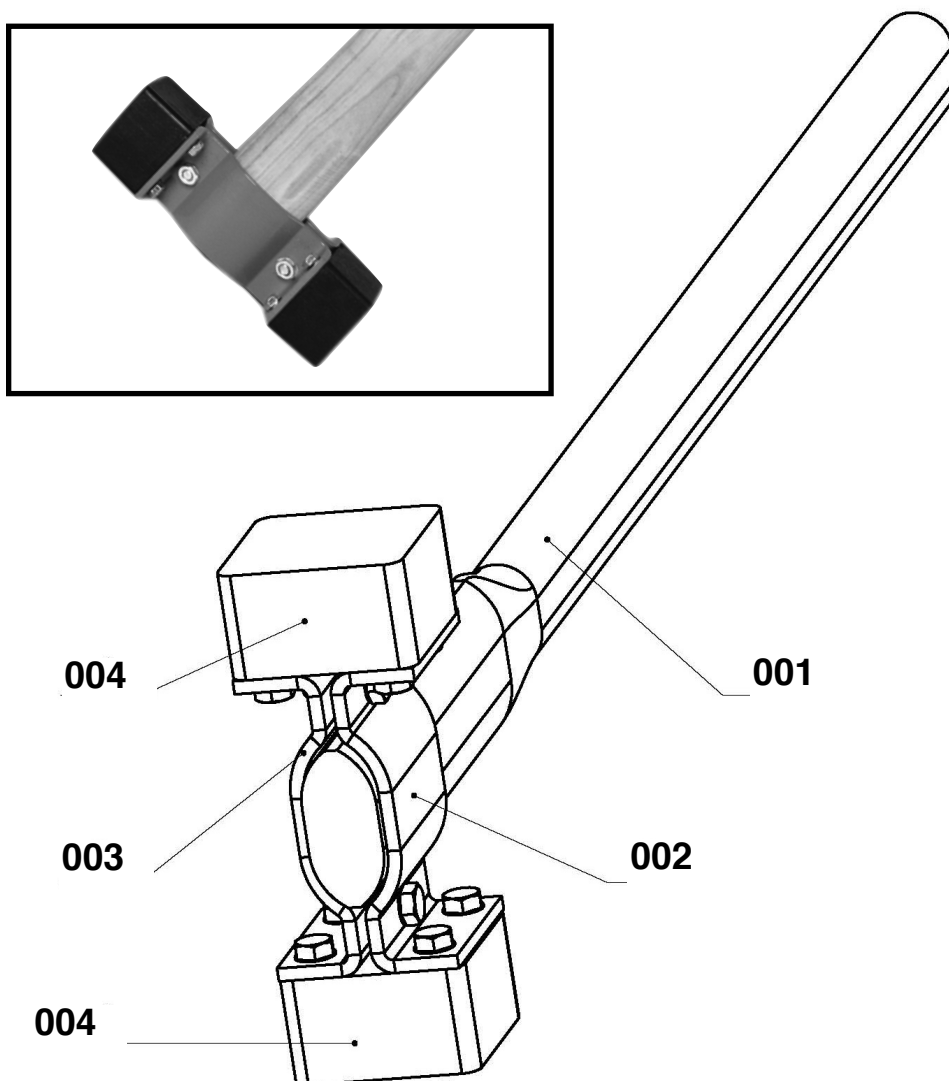

#21-224

Rubber Sledge

Parts List

Ref #	Key #	Part #	Detail	Qty/Unit
21-224	001	50-300	Wooden Handles 18"	1
21-224	002/003	50-298	Metal Frame Head for Left (002) Right w/Thread (003)	1
21-224	004	50-299	Rubber End (Each)	2