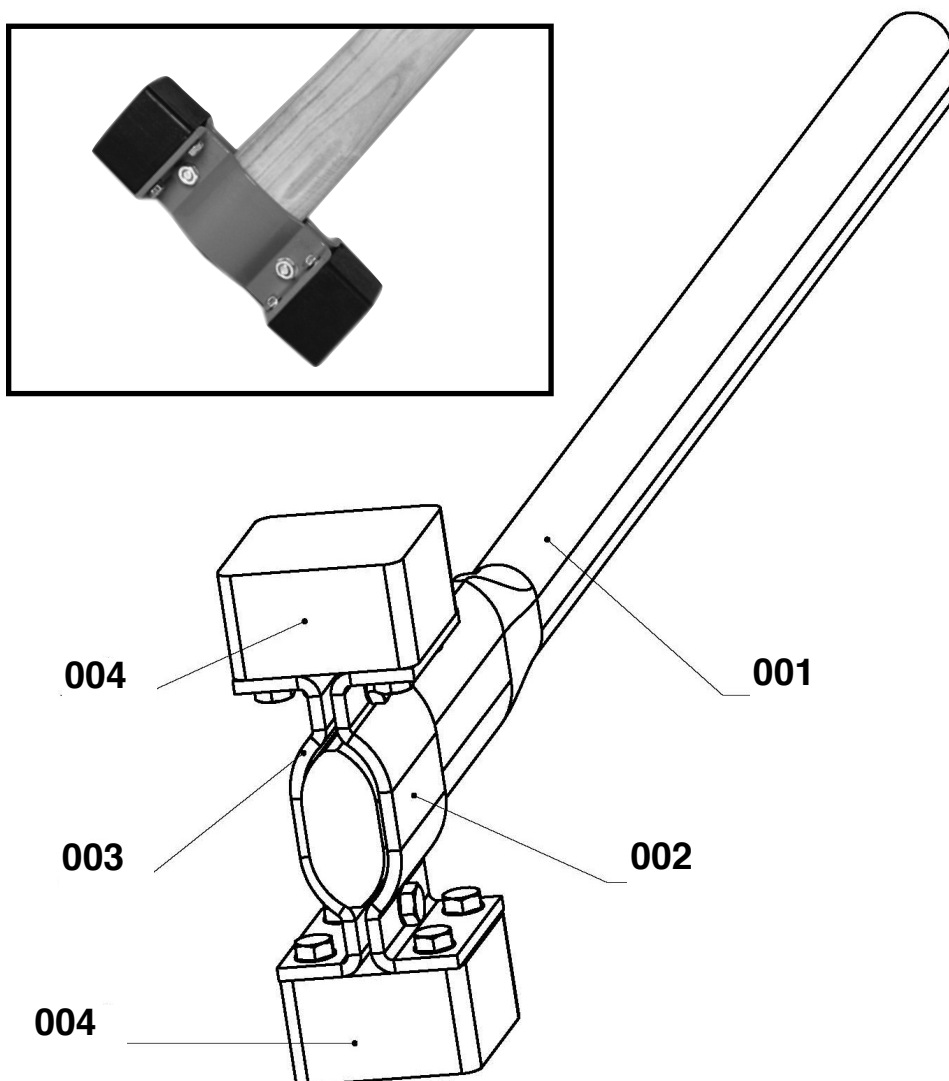

# #21-210

## Parts List

Ref #	Key #	Part #	Detail	Qty/Unit
21-210	001	50-297	Wooden Handles 35"	1
21-210	002/003	50-298	Metal Frame Head for Left (002) Right w/Thread (003)	1
21-210	004	50-299	Rubber End (Each)	2