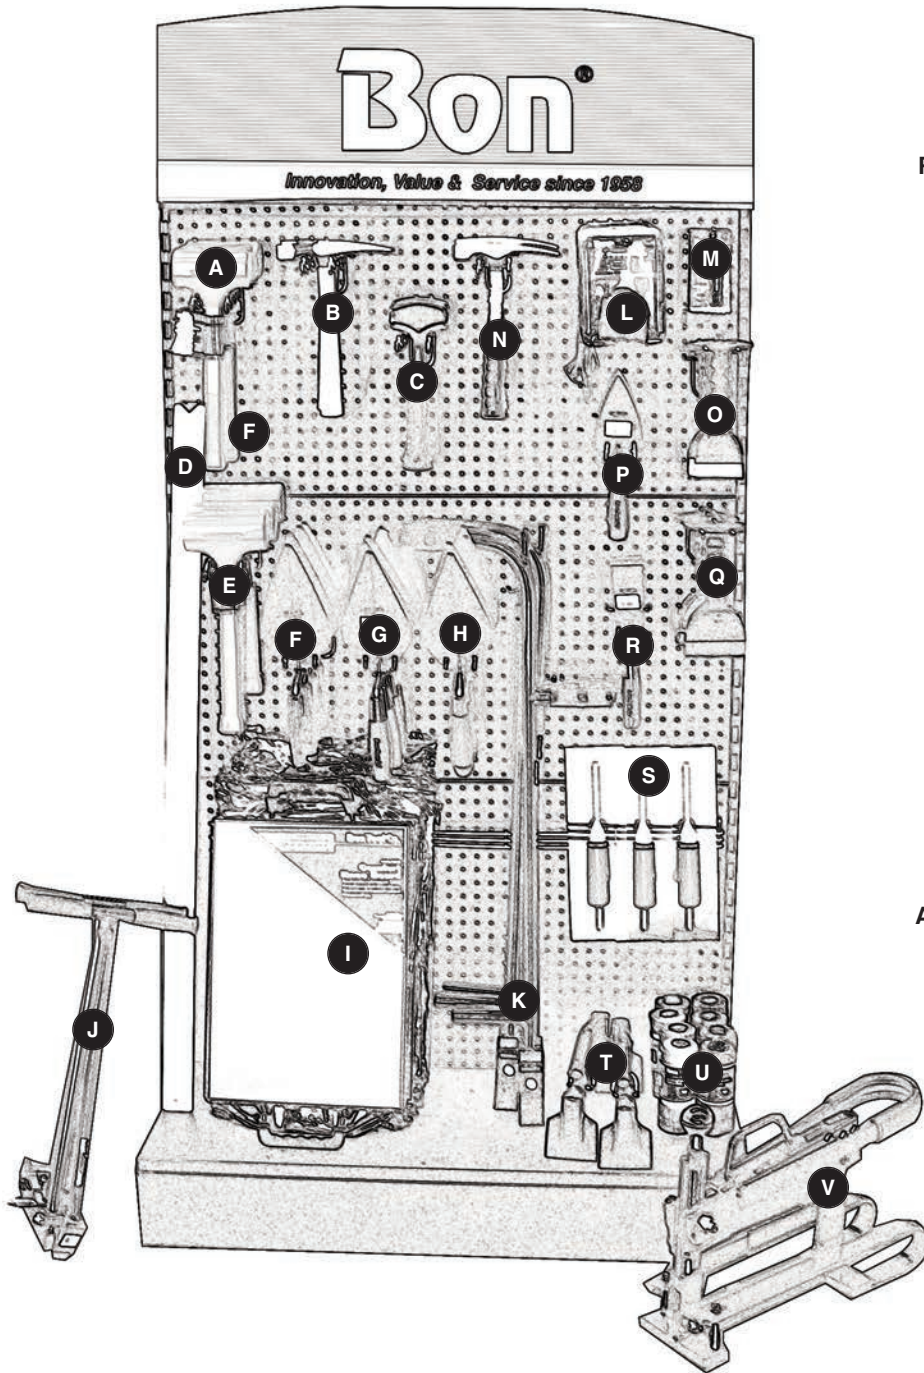

Bon®

Innovation, Value & Service since 1958

#21-165

Planogram for Bon's Hardscape Merchandiser

PARTS INCLUDED

Part #	Description	Qty	Location
21-143	DEAD BLOW HAMMER - 3 LB	3	A
11-311	MASON'S HAMMER - BON 18 OZ WD HDL	2	B
11-493	MASH HAMMER - 3 LB	2	C
21-360	FOLDING TRI-SQUARE 48" ALUMINUM	2	D
21-144	DEAD BLOW HAMMER - 4 LB	3	E
72-536	KEYSTONE FORGED STEEL BRICK TROWEL - NL 10" P HDL	4	F
72-532	KEYSTONE FORGED STEEL BRICK TROWEL - NL 10" WD HDL	4	G
72-539	KEYSTONE FORGED STEEL BRICK TROWEL - NL 10" CG HDL	4	H
12-604	KNEELER BOARD - STANDARD FOAM PAD	4	I
21-212	PAVER EXTRACTING TONGS	1	J
21-211	SINGLE BLADE PAVER BAR	3	K
14-160	POWER TAPE - BON 25' x 1"	4	L
14-261	LINE LEVEL	6	M
11-314	BRICK HAMMER - BON SOLID STEEL - 20 OZ	2	N
11-589	BRICK CHISEL - PROTECTIVE GRI 3"	3	O
12-104	POINTING TROWEL - CS 6" x 2 3/4" WD HDL	3	P
11-204	BRICK CHISEL - PROTECTIVE GRIP 4"	3	Q
12-200	MARGIN TROWEL - CS 6" x 2" WD HDL	3	R
67-229	STEEL CITY FINISH TROWEL - CS 14" x 4" - CG HDL	3	S
11-373	WALL UNIT TONGS	2	T
11-259	LINE - NYLON #18 BONDED - 500' ORANGE/BLACK	4	U
11-286	LINE - NYLON #18 BONDED - 500' YELLOW/BLACK	4	U
11-590	PAVER & BRICK BUSTER HOOKS	1	V

ALSO INCLUDED

11-388	DISPLAY BAR - TROWEL	1
20-102	MERCHANDISER ONLY	1
20-801	DOUBLE HOOK - 8 1/4"	2
20-804	TROWEL HANGER - 7 1/4"	10
20-806	SINGLE HOOK - 4 1/2"	3
20-811	SINGLE HOOK - 9"	1
01-104	IMPRINT CATALOGS	10
01-148	HANG TAGS	30

Order Hotline 800-444-7060 • Fax Hotline 800-444-7065

4430 Gibsonia Rd. • Gibsonia, PA 15044 • USA • www.bontool.com

Bon®