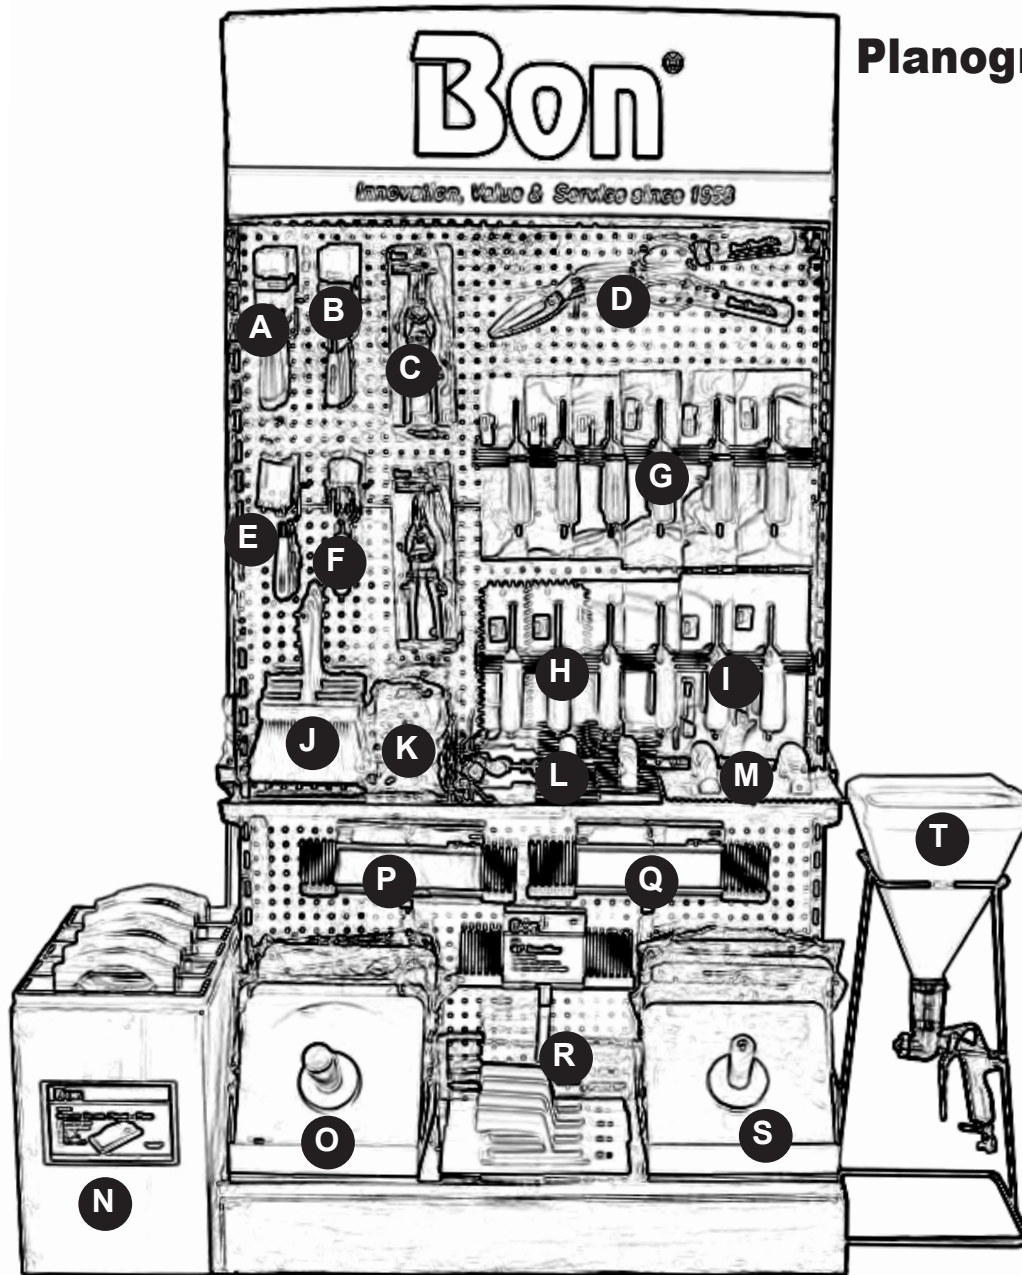

#20-306

Planogram for Bon's Stucco Tool Merchandiser

Item #	Description	Qty	Location
11-218	Masonry Brush - Tampico 6-1/2" x 2" WD	3	J
11-631	Margin Trowel - CS 5" x 2" WD	4	B
11-932	Margin Trowel - CS 5" x 2" CG	4	A
13-116	Scarifier - Spring Steel Tines - 8"	2	R
13-116	Scarifier - Spring Steel Tines - 12"	2	P
13-149	Angle Plow - SS 90 Degree - WD	2	L
13-157	Aviation Snip - Straight Combo	6	C
13-172	Gun & Hopper - Standard - 2 Gallon	1	T
13-298	Corner Trowel - Outside SS 1-1/2" x 1-1/2"	3	E
13-301	Corner Trowel - Inside SS 1-1/2" x 1-1/2"	3	F
66-140	Finish Trowel - Square - GS - 12" x 5" - WD	2	I
66-141	Finish Trowel - Square - GS - 13" x 5" - WD	2	I
67-140	Finish Trowel - Square - GS - 12" x 5" - CG	2	G
67-141	Finish Trowel - Square - GS - 13" x 5" - CG	2	G
67-142	Finish Trowel - Square - GS - 14" x 5" - CG	2	G
83-102	Green Foam Float - 4" x 12" x 3/4" WD	50	N
83-123	Hawk - Alum 12" x 12" - CG HDL	6	O
83-125	Hawk - Alum 12" x 12" - CG HDL	6	S
83-139	Scarifier - Blue Steel Tines - 14" - Plastic	2	Q
83-147	Channel Mortar Scraper - 10" x 4-3/4" - WD	2	L
83-166	Plastering Trowel - Plastic 12" x 5" - PL	12	R
83-247	High Hopper Gun Stand	1	T
83-342	Scratcher Trowel - 12" x 4-1/2" WD	2	H
83-344	Hand Scratcher Trowel 10" x 6" WD	2	M
84-330	Bon Bent Snip - 20" - 7" Extension HDL	3	D

Also Included:

20-102	Merchandiser Unti	1
01-104	Imprint Catalogs	10
01-148	Restocking Hang Tags	20
20-806	Single Hook	11

Order Hotline 800-444-7060

4430 Gibsonia Rd. • Gibsonia, PA 15044 • USA • www.bontool.com