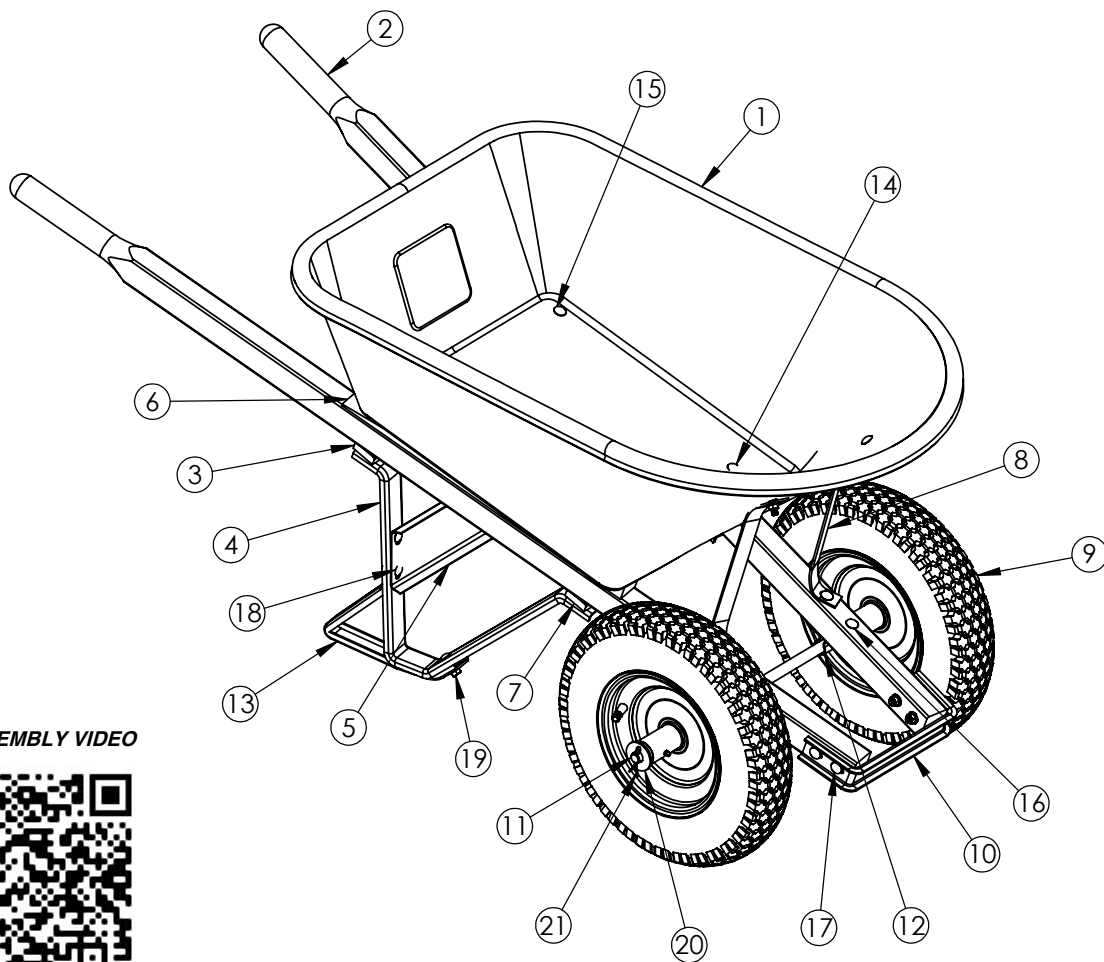

#11-661/#11-676/#28-701/#28-703/#28-705
 #28-707/#28-901/#28-903/#28-905/#28-907
 #28-911/#28-909

Double Wheel Wheelbarrows

SEE ASSEMBLY VIDEO

Parts List

Key #	Part #	Detail	Qty/Unit	Key #	Part #	Detail	Qty/Unit
1	50-165	Steel Tray	1	11	50-247	24" Axle	1
1	50-216	Poly Tray	1	12	50-332	Axle Bracket (Dbl Wheel Only)	2
2	50-532	Steel Handles (pr)	1	13	50-328	Leg Stabilizer	2
2	50-244	Wood Handles (pr)	1	14	52-435	Carriage Bolt $\frac{5}{16}$ " x 5"	2
3	50-319	Rear Support	1	15	52-434	Carriage Bolt $\frac{5}{16}$ " x 3 $\frac{3}{4}$ "	2
4	50-320	Leg	2	16	52-433	Carriage Bolt $\frac{5}{16}$ " x 2 $\frac{1}{2}$ "	4
5	50-321	Leg Brace	1	17	52-401	Carriage Bolt $\frac{5}{16}$ " x 2 $\frac{1}{4}$ "	4
6	50-323	Wedge	2	18	52-438	Carriage Bolt $\frac{5}{16}$ " x 1"	8
7	50-324	Front Support	1	19	52-232	Serrated Nut $\frac{5}{16}$ "	20
8	50-325	Vertical Tray Brace	2	20	52-108	Washer $\frac{5}{8}$ " x 1- $\frac{3}{4}$ "	2
9	50-174	Rim & Tire (Knobby)	2	21	52-670	Cotter Pin	2
9	84-714	Rim & Tire (Flat Free)	2	n/a	80-102	Innertube	1
9	80-105	Rim & Tire (Ribbed)	2	n/a	80-101	Bearings (set of 2)	1
10	50-326	Nose Piece	1	n/a	50-329	Bag of Hardware-Tray	1