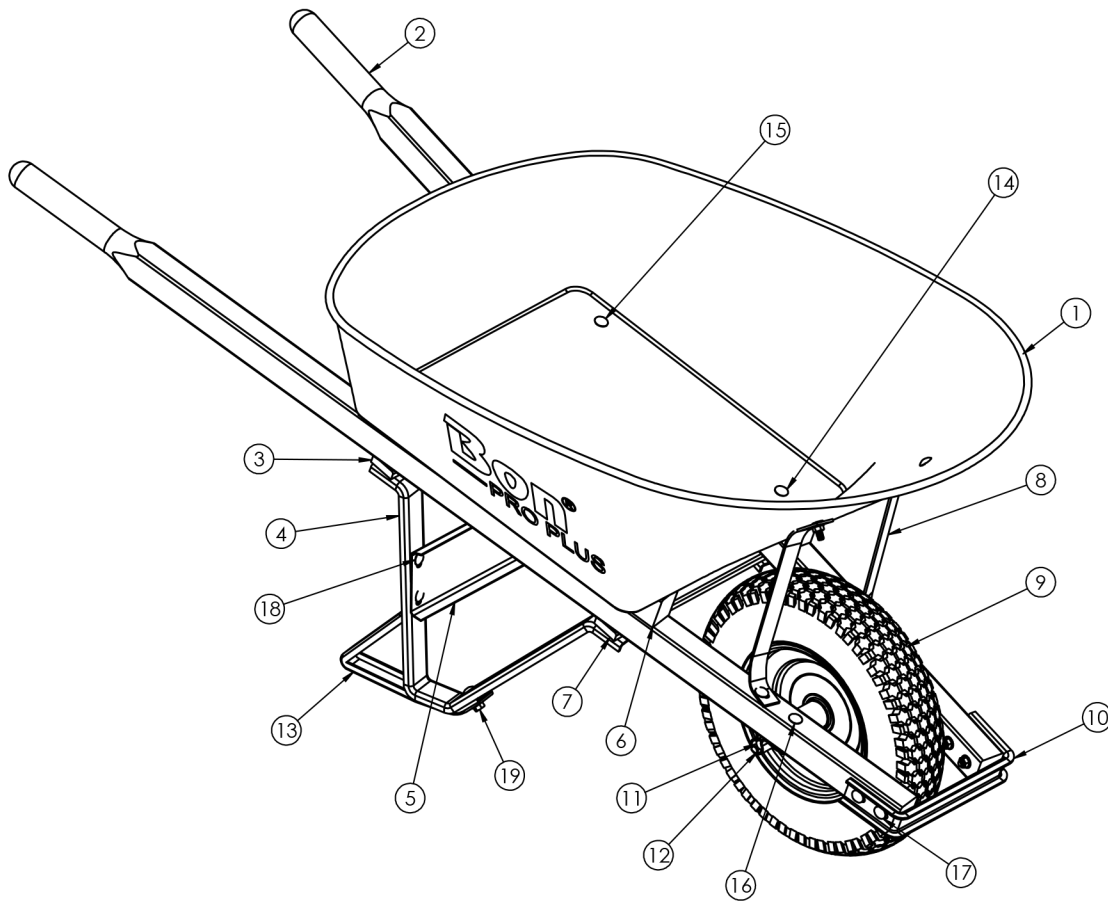

11-300/11-681/28-700/28-702/28-704/28-706
 28-900/28-902/28-904/28-906/28-908/28-910
 34-260/34-261/34-262/34-263/34-264/34-265

Single Wheel Wheelbarrows

SEE ASSEMBLY VIDEO

Parts List

Part #	Key #	Detail	Qty/Unit	Part #	Key #	Detail	Qty/Unit
50-165	1	Folded Steel Tray (Blue)	1	50-326	10	Nose Piece	1
50-216	1	Poly Tray (Black)	1	50-245	11	Axle 9-1/2"	1
84-992	1	Seamless Steel Tray (Gray)	1	50-327	12	Axle Bracket	2
50-244	2	Wood Handles (pr)	1	50-328	13	Leg Stabilizer	2
50-532	2	Steel Handles (pr)	1	52-435	14	Carriage Bolt 5/16" x 5"	2
50-319	3	Rear Support	1	52-434	15	Carriage Bolt 5/16" x 3-3/4"	2
50-320	4	Leg	2	52-433	16	Carriage Bolt 5/16" x 2-1/2"	4
50-321	5	Leg Brace	1	52-401	17	Carriage Bolt 5/16" x 2-1/4"	4
50-323	6	Wedge	2	52-438	18	Carriage Bolt 5/16" x 1"	8
50-324	7	Front Support	1	52-232	19	Serrated Nut 5/16"	20
50-325	8	Vertical Tray Brace	2	80-102	n/a	Innertube (each)	1
50-174	9	Rim and Tire (Knobby)	1	80-101	n/a	Bearings (set of 2)	1
84-714	9	Rim and Tire (Flat Free)	1	50-329	n/a	Bag of Hardware - Tray	1
80-105	9	Rim and Tire (Ribbed)	1				

Order by Part # • Call Toll-Free 800-444-7060

Bon[®]
Trusted since 1958