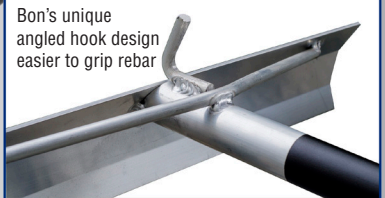

Bon[®] Advantage

ALUMINUM PLACERS

- ▶ One piece welded construction
- ▶ Powder coated 60" x 1-3/8" handle
- ▶ Welded brace

	Bon [®]	The Other Guy
Thicker handle - 1-3/8"	✓	
Longer grip size - 6"	✓	
Textured and powder coated handle	✓	
Thicker reinforced brace rod- 3/8"	✓	
Better hook design	✓	