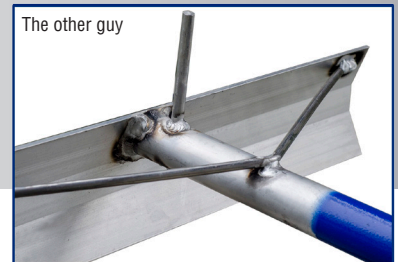

Bon[®] Advantage

ALUMINUM PLACERS

- ▶ One piece welded construction
- ▶ Powder coated 60" x 1-3/8" handle
- ▶ Welded brace

	Bon [®]	The Other Guy
Thicker handle - 1-3/8"	✓	
Longer grip size - 6"	✓	
Textured and powder coated handle	✓	
Thicker reinforced brace rod- 3/8"	✓	
Better hook design	✓	