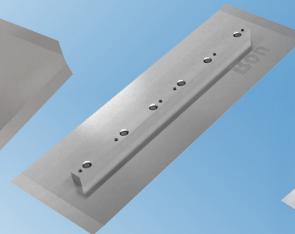

Bon[®] Advantage

POWER TROWEL BLADES

- ▶ Plastic brush caps for thread protection
- ▶ Specially formulated hardened and tempered spring steel
- ▶ Mounting bracket is secured to the blade using a 6 rivet design for maximum strength to prevent separation
- ▶ High carbon content provides abrasion resistance
- ▶ Mounting hardware is included with each package of blades

Multi-sizes available.
Sold in packages of 4

For use on 30"/36"/46"/48" Power Trowels

COMBINATION

FLOAT SHOE

FINISH

FLAT FINISH

	Bon [®]	The Other Guy
6 rivet design	✓	
Abrasion resistant steel	✓	
Mounting hardware included	✓	
Thread protectors	✓	