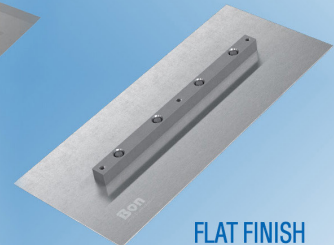

Bon[®] Advantage

POWER TROWEL BLADES

- ▶ Plastic brush caps for thread protection
- ▶ Specially formulated hardened and tempered spring steel
- ▶ Mounting bracket is secured to the blade using a 6 rivet design for maximum strength to prevent separation
- ▶ High carbon content provides abrasion resistance
- ▶ Mounting hardware is included with each package of blades

Multi-sizes available.
Sold in packages of 4

For use on 30"/36"/46"/48" Power Trowels

COMBINATION

FLOAT SHOE

FINISH

FLAT FINISH

	Bon [®]	The Other Guy
6 rivet design	✓	
Abrasion resistant steel	✓	
Mounting hardware included	✓	
Thread protectors	✓	